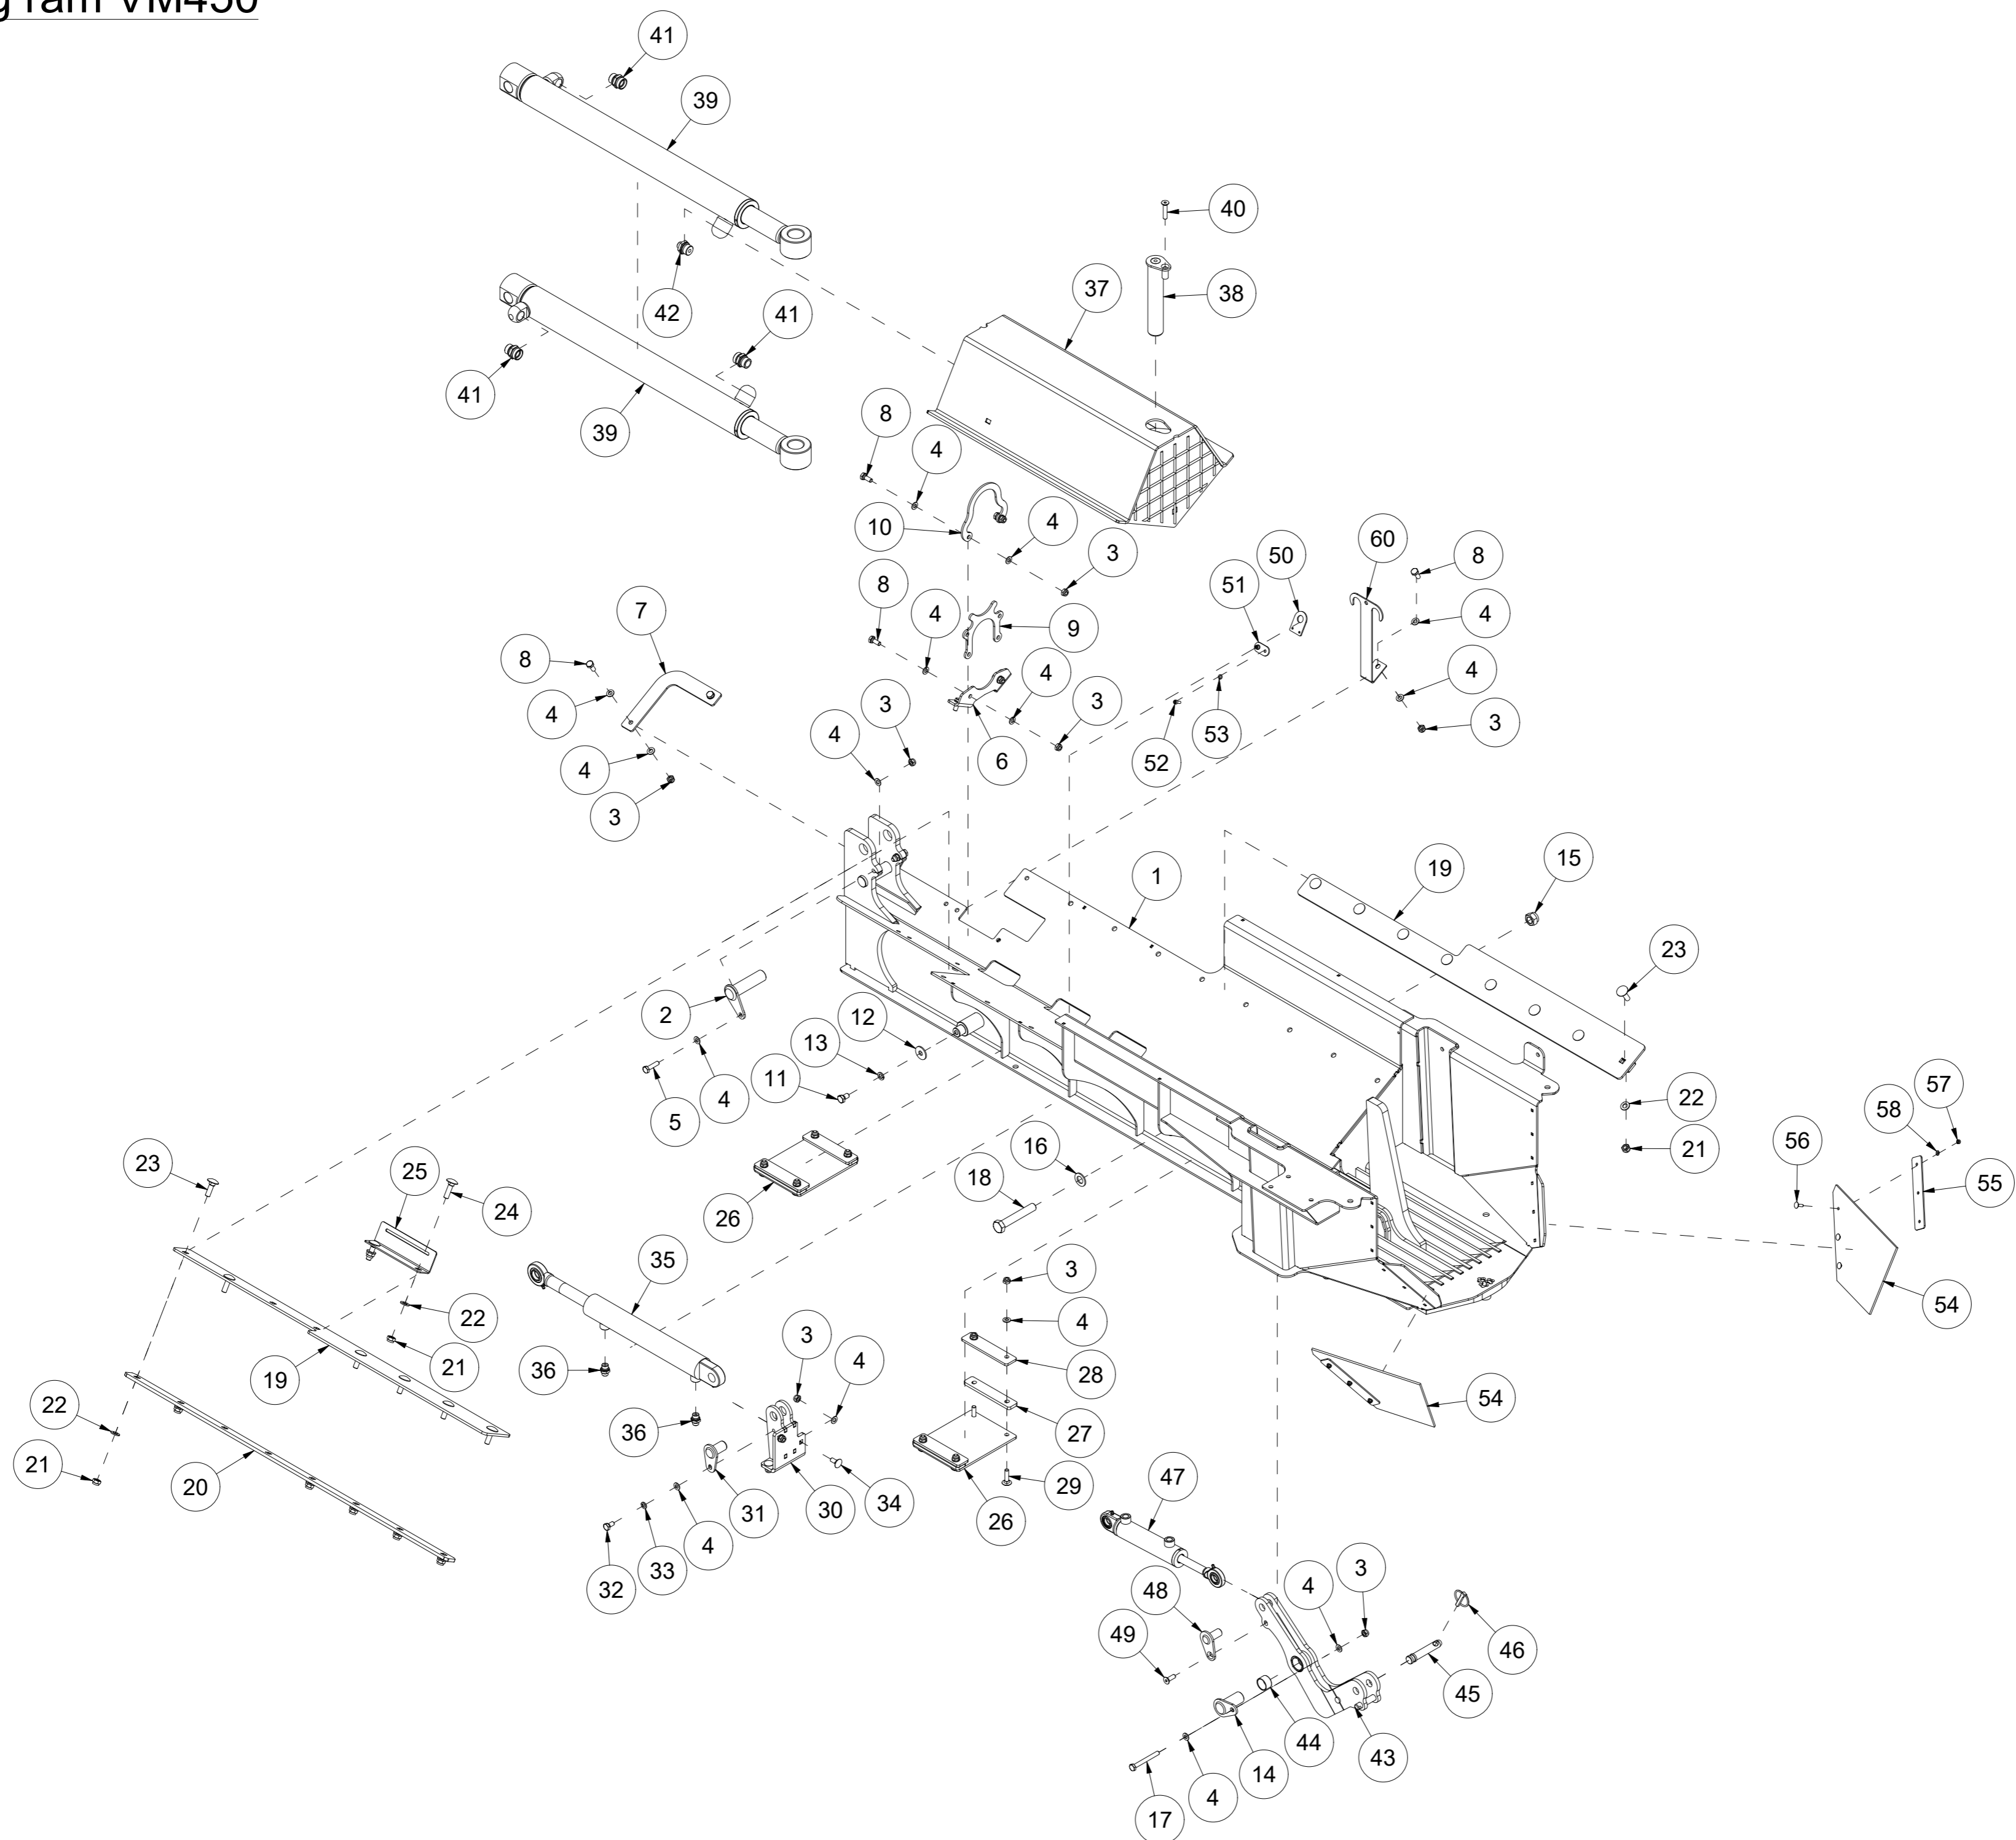

002 Splitting ram VM450

Pos	Qty	Article no	Designation	Pos	Qty	Article no	Designation
1	1	41211001	Splitting ram	57	6	2483608	Locking nut M6 EIZn DIN 985
2	2	41211037	Bolt for splitting cylinder	58	6	2531039	Washer M6 EIZn DIN 125
3	25	2483610	Locking nut M10 EIZn DIN 985	60	1	41211242	Hose holder
4	37	2531060	Washer M10 EIZn DIN 125				
5	2	2422303	Hexagon screw M10x40 EIZn 8.8 DIN 931				
6	1	41211154	Cylinder support				
7	1	41211108	Hose protection				
8	9	2422297	Hexagon screw M10x25 EIZn 8.8 DIN 933				
9	1	41211089	Cylinder support				
10	1	41211153	Cylinder support				
11	1	2422344	Hexagon screw M12x20 EIZn 8.8 DIN 933				
12	1	2533090	Body washer M12 EIZn DIN 9021				
13	1	2534069	Spring washer M12 EIZn DIN 127				
14	1	41211030	Knife lift bolt				
15	1	2483615	Locking nut M20 EIZn DIN 985				
16	2	2531086	Washer M20 EIZn DIN 125				
17	1	2422315	Hexagon screw M10x90 EIZn 8.8 DIN 931				
18	1	2422585	Hexagon screw M20x120 EIZn 8.8 DIN 931				
19	2	41211040	Guide rail 1				
20	2	41211041	Guide rail 2				
21	16	2483611	Locking nut M12 EIZn DIN 985				
22	16	2531069	Washer M12 EIZn DIN 125				
23	14	2344352	Locking screw M12x40 EIZn 8.8 DIN 603				
24	2	2344354	Locking screw M12x45 EIZn 8.8 DIN 603				
25	1	41211074	Sensor bracket 2				
26	2	41211052	Wear plate				
27	4	41211053	Wear plate side				
28	4	41211054	Lock plate				
29	8	2344334	Locking screw M10x40 EIZn 8.8 DIN 603				
30	1	41211110	Bracket				
31	1	41211025	Bolt				
32	1	2422295	Hexagon screw M10x20 EIZn 8.8 DIN 933				
33	1	2534060	Spring washer M10 EIZn DIN 127				
34	4	2344330	Locking screw M10x25 EIZn 8.8 DIN 603				
35	1	2955004	Cylinder Ø50/30 SL300				
36	2	2957759	Hexagon nipple GEK BSP 3/8" L10 ED				
37	1	41211002	Splitting ram VM450				
38	1	41211036	Bolt				
39	2	2955012	Cylinder 70/50 690 VM450				
40	1	2472307	Unbrako socket head screw M10x50 St 10.9 DIN 7991				
41	3	2957773	Hexagon nipple GEK BSP 3/4" L22 ED				
42	1	2957777	Hexagon nipple GEK BSP 3/4" L12 ED				
43	1	41211027	Splitter lifting arm				
44	2	2245228	Plastic bearing Ø30/34x20				
45	1	2526321	Top strut bolt cat. 1 Ø19x70				
46	1	2556142	Linch pin Ø10x40				
47	1	2955006	Cylinder Hydramek DE0402452				
48	1	41211227	Knife lift cylinder bolt				
49	1	2472299	Unbrako socket head screw M10x30 EIZn DIN 7991				
50	1	41211104	Sensor plate				
51	1	41211111	Sensor washer				
52	2	2477200	Unbrako cylinder screw M6x16 EIZn DIN 912				
53	2	2534039	Spring washer M6 EIZn DIN 127				
54	2	41211136	Plastic sheet				
55	2	41211144	Plate				
56	6	2444360	Locking screw M6x20 EIZn 4.6 DIN 603