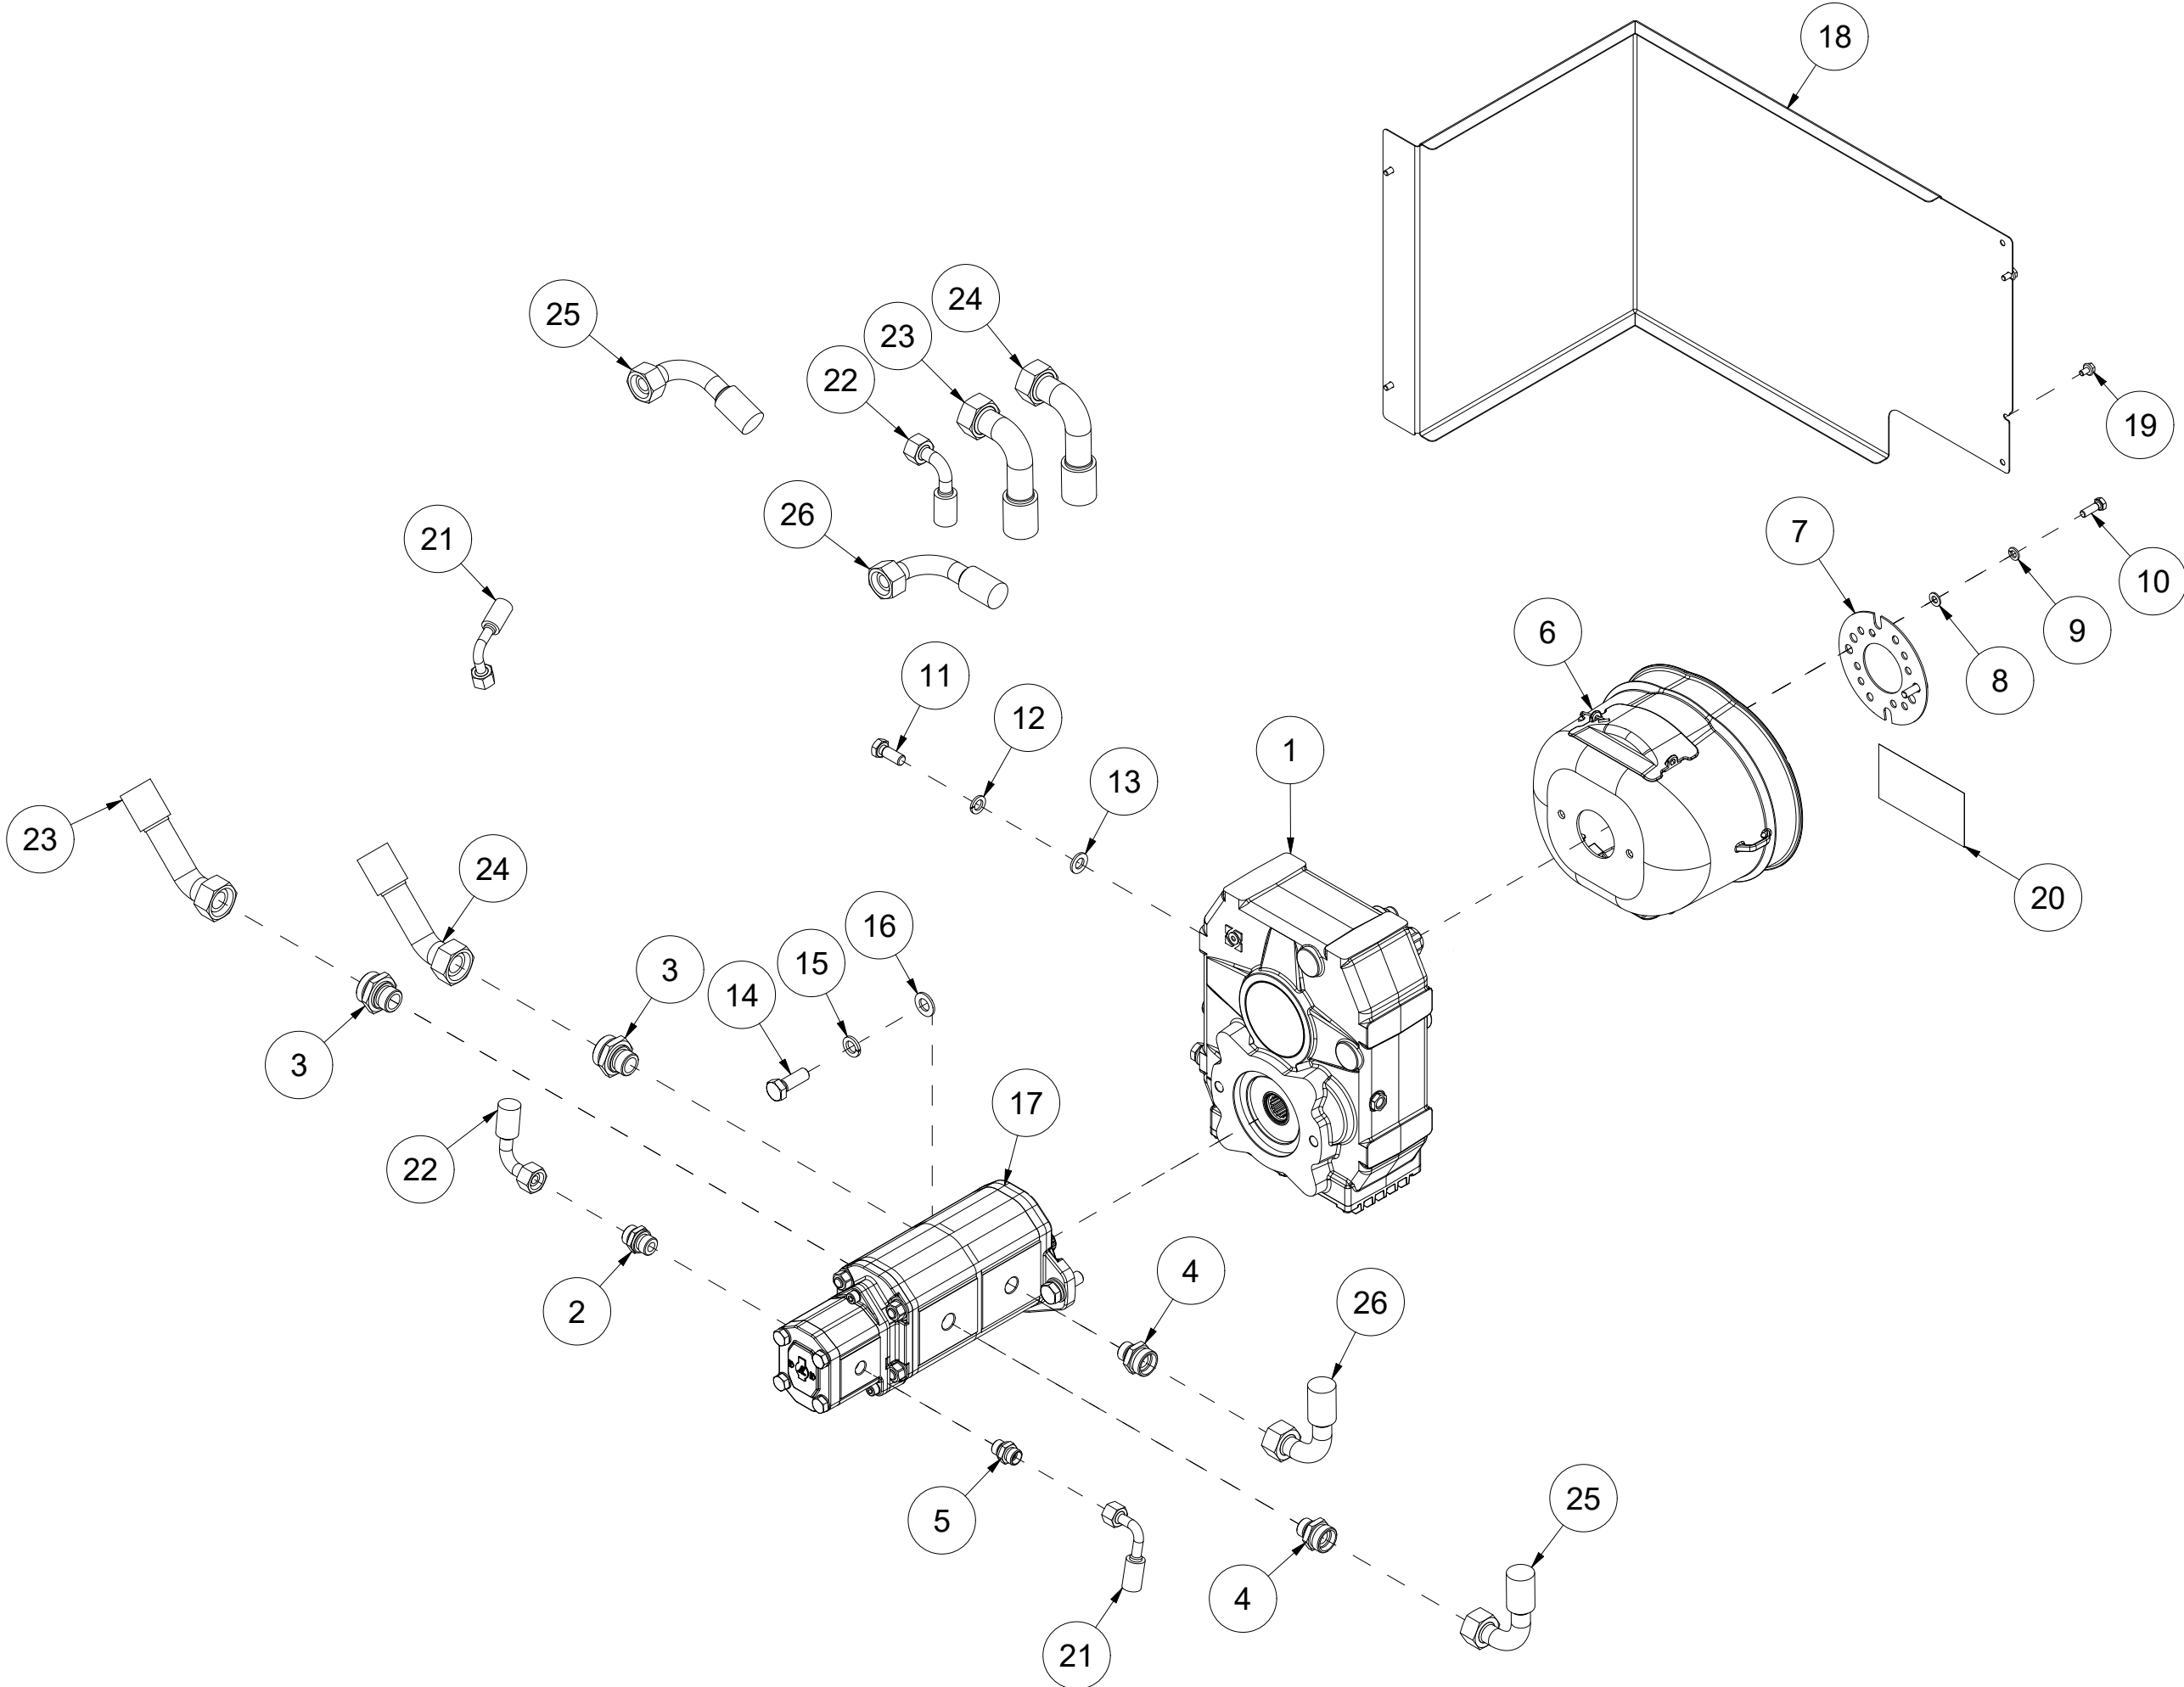

Pos	Qty	Article no	Designation
1	4	41211123	Drawbar attachment
2	4	41211155	Fastening plate
3	16	2534069	Spring washer M12 EIZn DIN 127
4	16	2531069	Washer M12 EIZn DIN 125
5	16	2422350	Hexagon screw M12x35 EIZn 8.8 DIN 933
6	2	41211130	Drawbar attachment
7	2	41211156	Fastening plate
8	2	2551730	Drawbar bolt cat. 2 Ø28x95
9	2	2556142	Linch pin Ø10x40

014 Tractor operation VM450