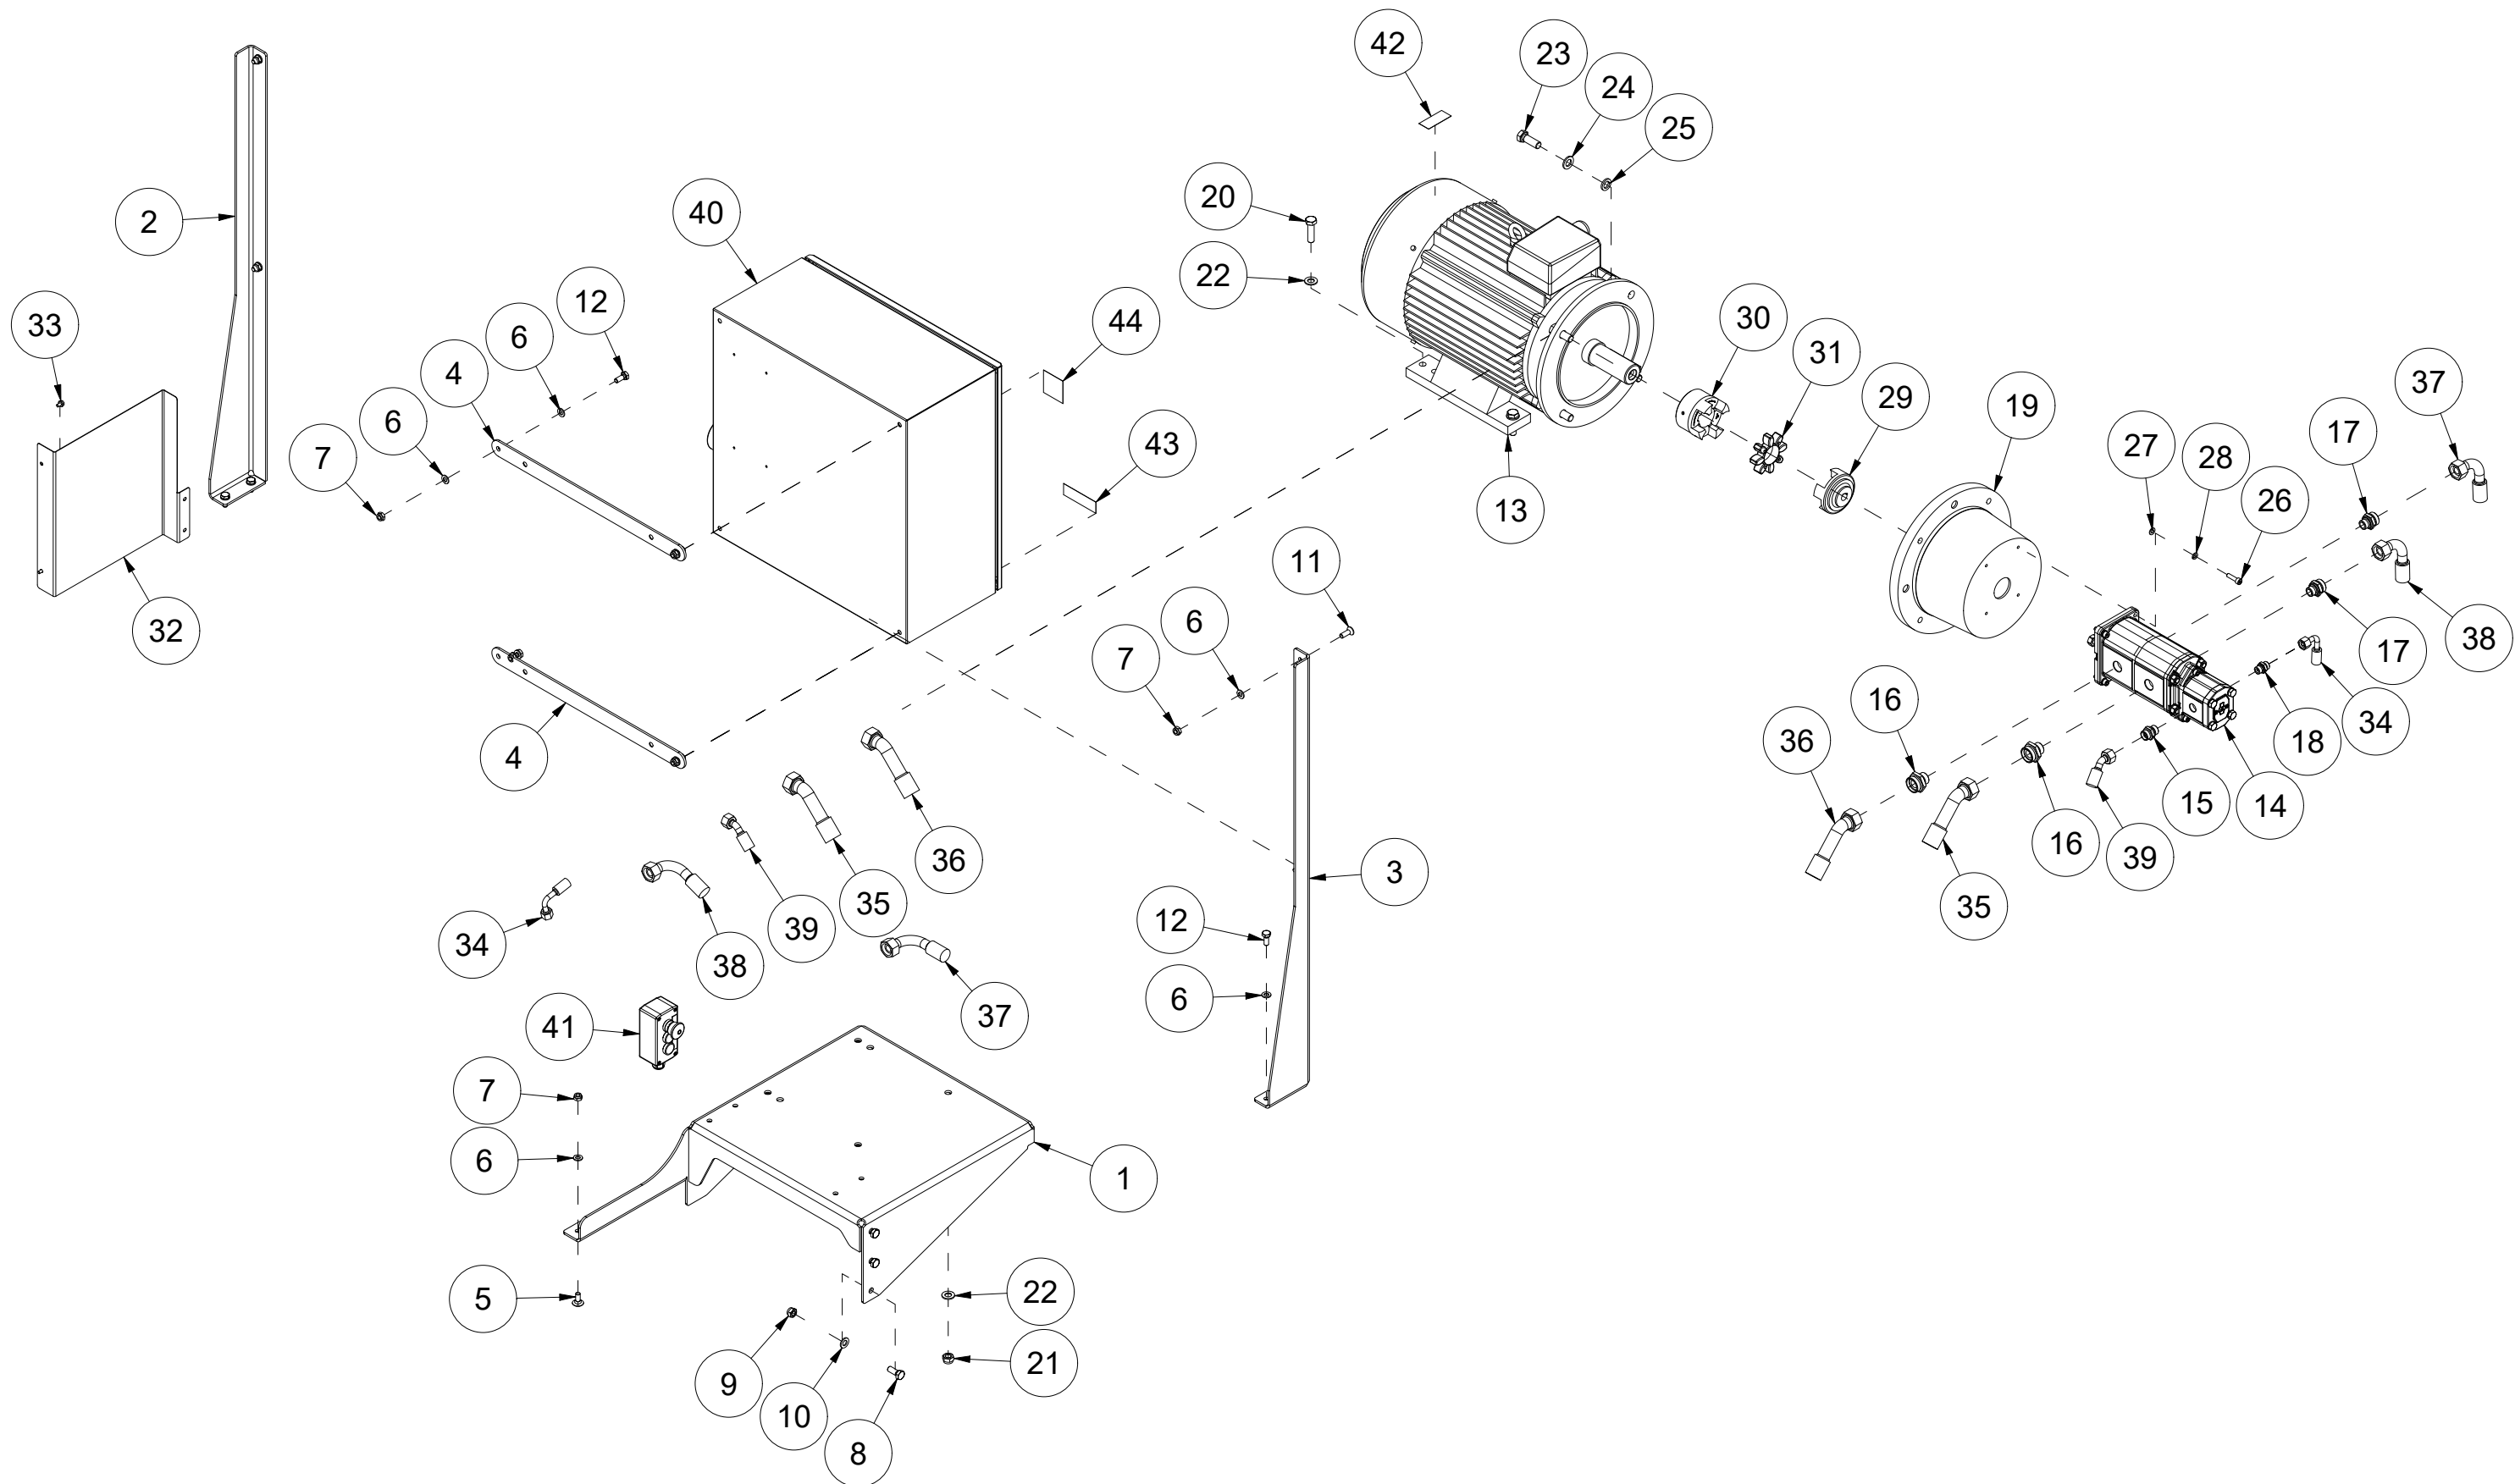

Pos	Qty	Article no	Designation
1	1	2961006	Gearbox 1:4,0 90' M9
2	1	2957768	Hexagon nipple GEK BSP 1/2" L15 ED
3	2	2957774	Hexagon nipple GEK BSP 3/4" L28 ED
4	2	2957762	Hexagon nipple GEK BSP 1/2" L22 ED
5	1	2957749	Hexagon nipple GEK BSP 3/8" L12 ED
6	1	41211161	Protective funnel
7	1	31231079	Fastening plate for protective funnel
8	2	2531047	Washer M8 EIZn DIN 125
9	2	2534047	Spring washer M8 EIZn DIN 127
10	2	2422246	Hexagon screw M8x25 EIZn 8.8 DIN 933
11	4	2422348	Hexagon screw M12x30 EIZn 8.8 DIN 933
12	4	2534069	Spring washer M12 EIZn DIN 127
13	4	2531069	Washer M12 EIZn DIN 125
14	2	2422398	Hexagon screw M14x40 EIZn 8.8 DIN 933
15	2	2534072	Spring washer M14 EIZn DIN 127
16	2	2531072	Washer M14 EIZn DIN 125
17	1	2955559	Triple cog wheel pump. 36+36+12
18	1	41211079	Cover under tank
19	4	2451196	Hexagon screw with flange M6x10 EIZn 8.8 DIN 6921
20	1	2935131	Adhesive label 132x72 400 rpm
21	1	2958421	Hydraulic hose 3/8" L1400
22	1	2958438	Hydraulic hose 1/2" L560
23	1	2958449	Hydraulic hose 1" L460
24	1	2958449	Hydraulic hose 1" L460
25	1	2958445	Hydraulic hose 3/4" L1350
26	1	2958445	Hydraulic hose 3/4" L1350

015 Electric operation 400V VM450