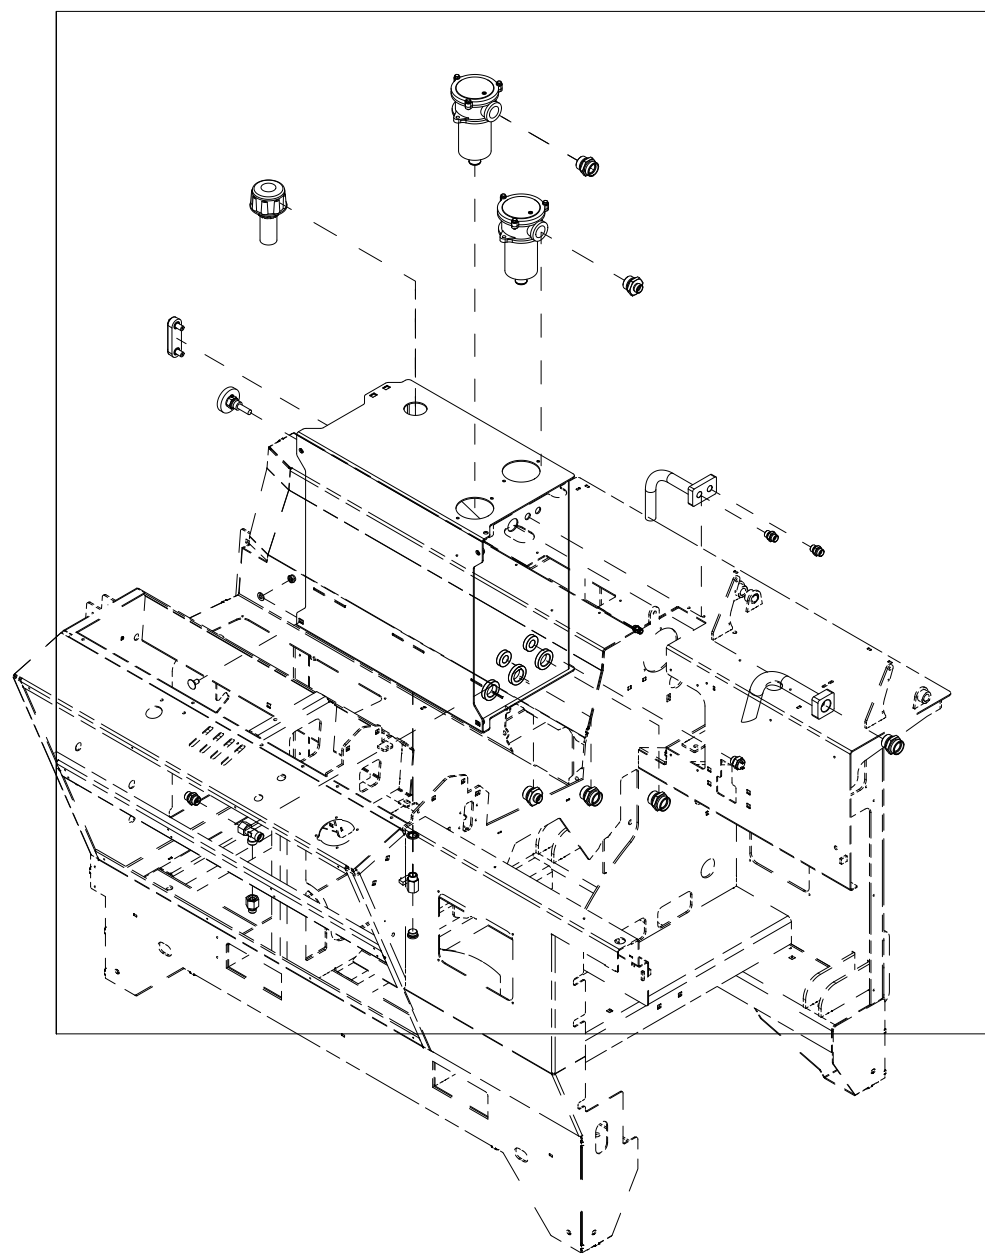

Pos	Qty	Article no	Designation	Pos	Qty	Article no	Designation
1	1	41211065	Sword bracket	61	1	2233018	O-ring 17,13x2,62 NBR 70
2	1	41211112	Saw shaft	62	1	41201377	Saw chain oil tank with hole
3	1	41211038	Saw chain drive wheel VM450	63	1	2955015	Cylinder Ø32/20 SL125
4	2	2957768	Hexagon nipple GEK BSP 1/2" L15 ED	64	2	2344330	Locking screw M10x25 EIZn 8.8 DIN 603
5	1	2955566	Cog wheel motor 14cc	65	1	41211241	Saw arm
6	1	41121036	Clamp plate	66	1	2422307	Hexagon screw M10x50 EIZn 8.8 DIN 931
7	1	41201047	Washer Ø6,5/30x2	67	1	2533060	Body washer M10 EIZn DIN 9021
8	1	2534039	Spring washer M6 EIZn DIN 127				
9	1	2422205	Hexagon screw M6x20 EIZn 8.8 DIN 933				
10	1	41301095	Wedge				
11	2	2425307	Hexagon screw M10x50 EIZn 8.8 DIN 933				
12	1	2477256	Unbrako cylinder screw M8x50 EIZn DIN 912				
13	2	41201205	Plate 13,5x20 Ø8,25				
14	12	2483610	Locking nut M10 EIZn DIN 985				
15	15	2531060	Washer M10 EIZn DIN 125				
16	4	2477248	Unbrako cylinder screw M8x30 EIZn DIN 912				
17	5	2534047	Spring washer M8 EIZn DIN 127				
18	1	2957818	Flash fitting 8mm 1/4" straight				
19	9	2531047	Washer M8 EIZn DIN 125				
20	5	2422248	Hexagon screw M8x30 EIZn 8.8 DIN 933				
21	4	2483609	Locking nut M8 EIZn DIN 985				
22	1	2957814	Flash fitting 6mm 1/8" 90gr				
23	1	41201206	Tension tap				
24	1	41311015	Fixing block sword				
25	1	41121034	Saw bar 0.404" L563 with nose wheel				
26	1	2963135	Saw chain 71 links 0.404 division				
27	1	2912068	Pressure spring Dt1,0 Di9,0 L45 St				
28	1	41201132	Cylinder				
29	2	2482615	Hexagon nut M20x1,5 EIZn DIN 936				
30	1	41201127	Piston				
31	1	2233008	O-ring 8,00x2,00 NBR 70				
32	2	2955330	Non-return valve 1/4"				
33	1	2957813	Flash fittings 6mm 1/4" straight				
34	1	2957819	Flash fittings 8mm 1/4" 90gr				
35	1	2957500	Pipe connection T-piece BSP 1/4"ext.				
36	1	41201190	Eccentric bushing				
37	1	2951124	Ball bearing 6005 2RS 25x47x12 DIN 625				
38	2	2954169	Flange bearing UCFL 205 25mm				
39	4	41111067	Bushing				
40	4	2344332	Locking screw M10x35 EIZn 8.8 DIN 603				
41	3	2422297	Hexagon screw M10x25 EIZn 8.8 DIN 933				
42	1	41211117	Sword holder bracket				
44	2	2533090	Body washer M12 EIZn DIN 9021				
45	2	2534069	Spring washer M12 EIZn DIN 127				
46	2	2422346	Hexagon screw M12x25 EIZn 8.8 DIN 933				
47	1	2473239	Threaded pin M8x16 St DIN 916				
49	2	2957756	Hexagon nipple GEK BSP 1/4" L12 ED				
52	1	2115131	Cotter 8x7 L36 St DIN 6885A				
53	1	41211157	Nozzle ø2,4/12x1				
54	2	2422301	Hexagon screw M10x35 EIZn 8.8 DIN 933				
55	2	2481610	Hexagon nut M10 EIZn DIN 934				
56	1	41131099	Saw chain oil tank holder				
57	1	2245068	Cover for plastic container				
58	2	2476197	Hexagon socket head cap screw M6x12 EIZn ISO 7380				
59	1	41201097	Saw chain oil				
60	1	2957811	Bulkhead penetration Ø8,0				

007 Oil tank VM450