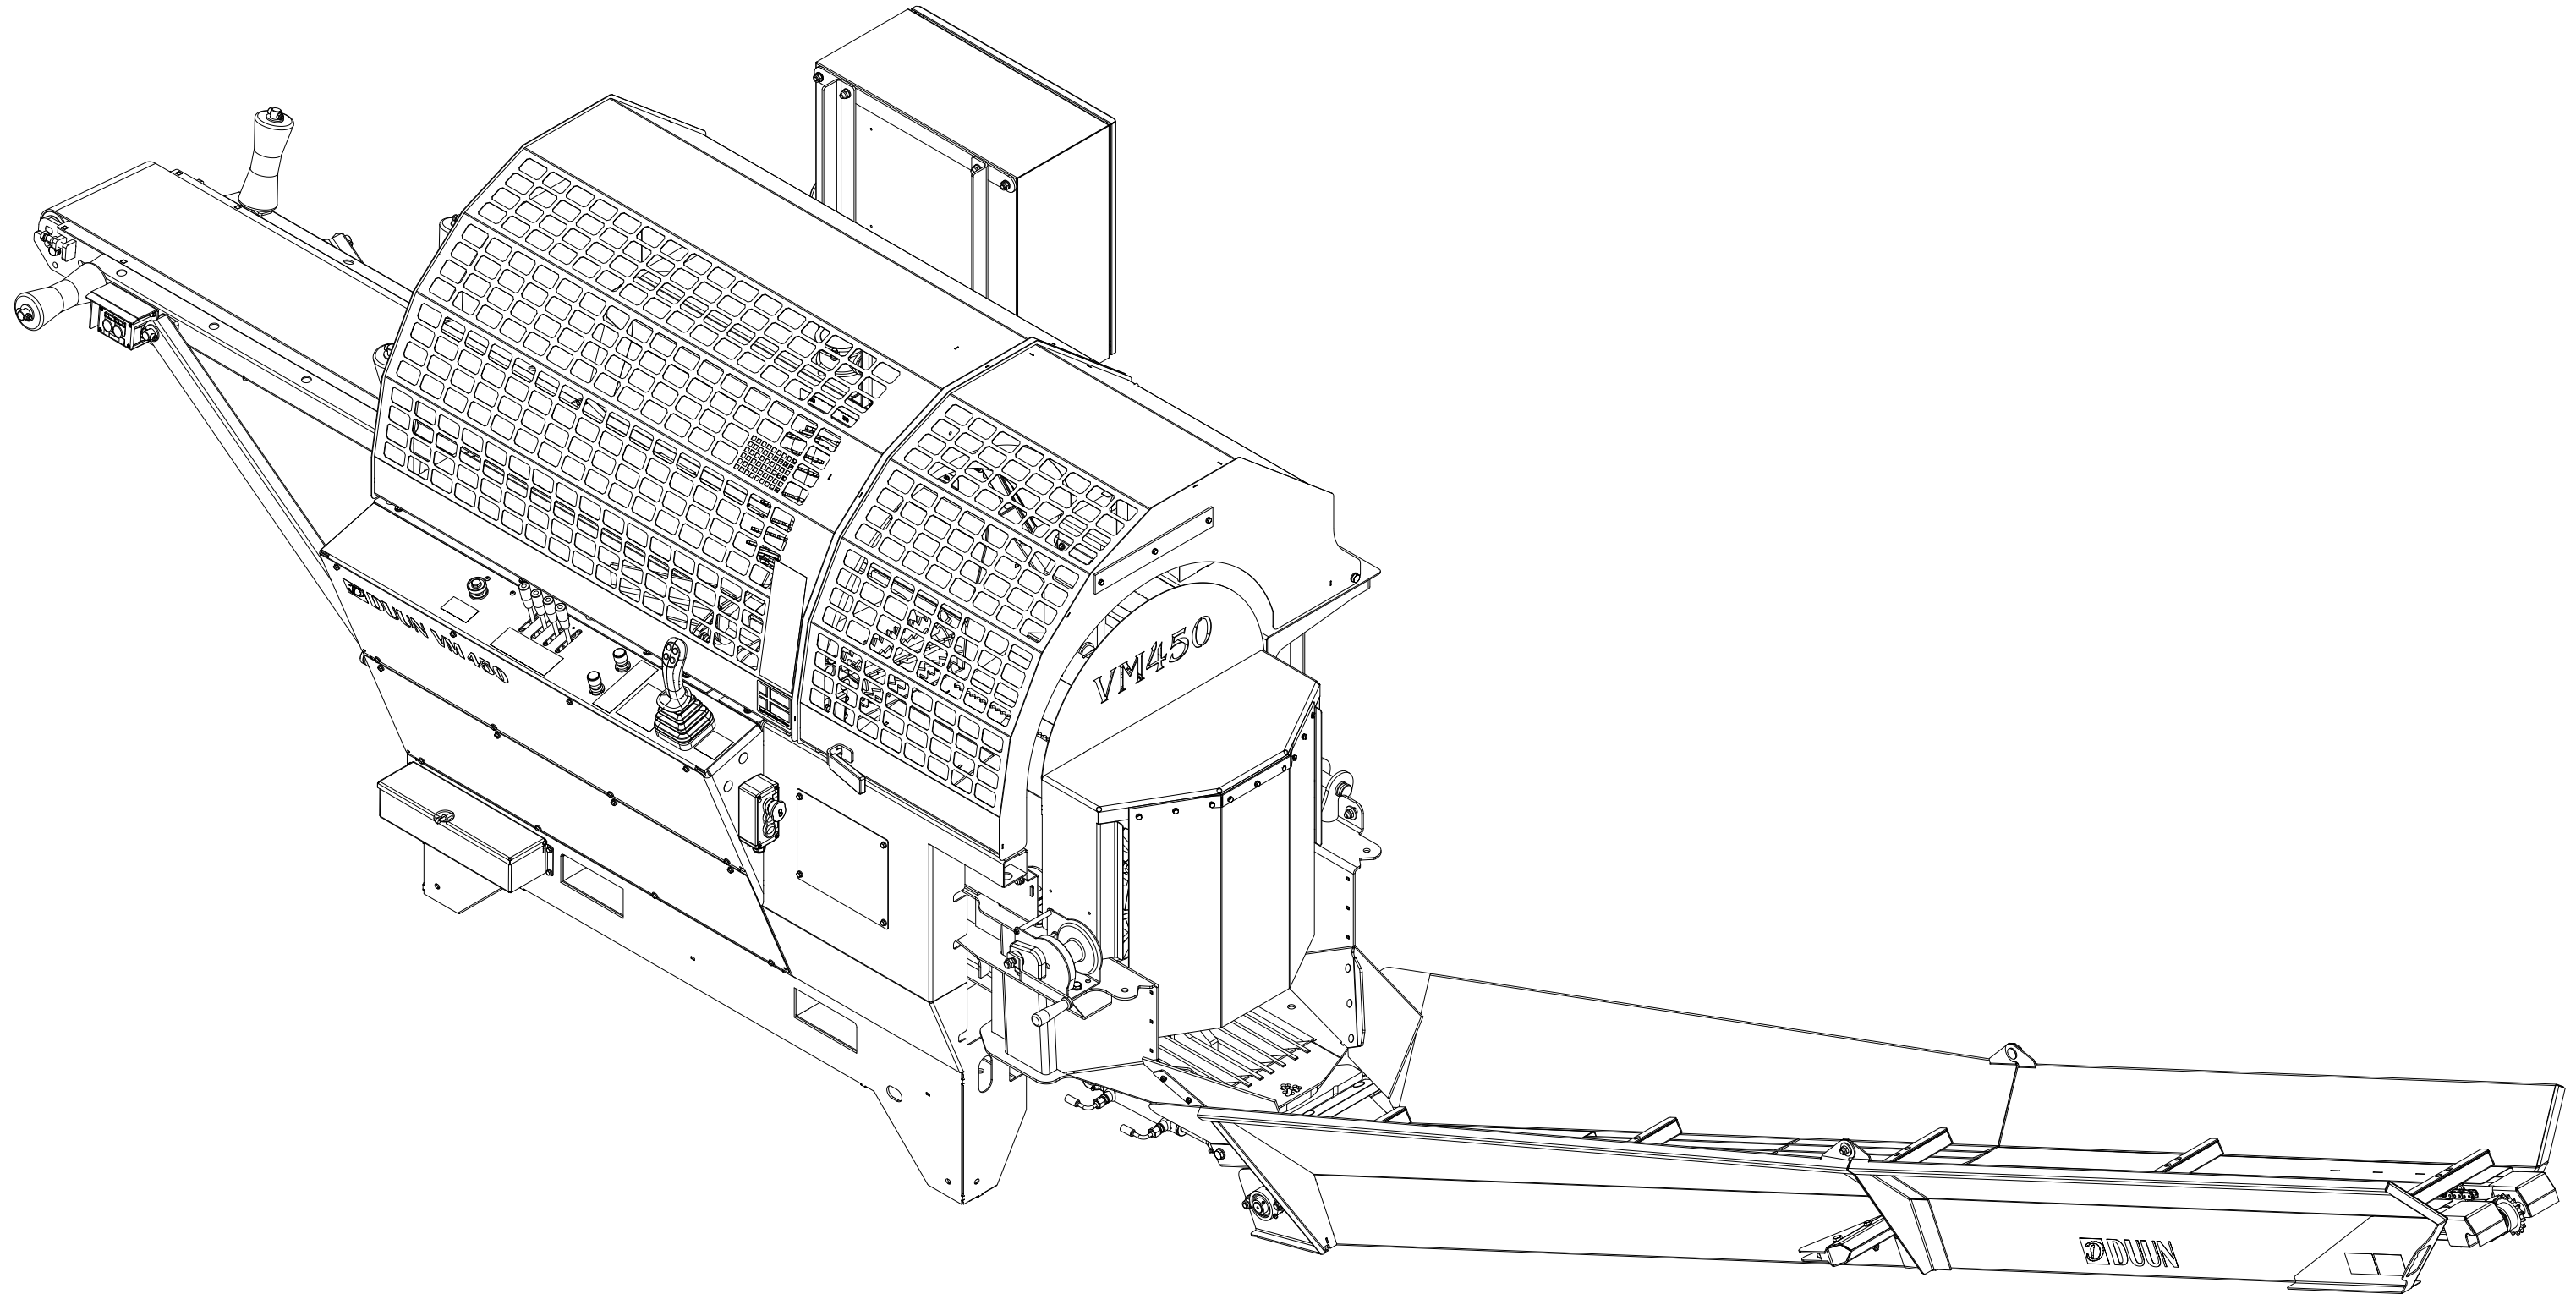

VM450

Spare parts catalogue

Duun Industrier as
7630 Åsen, Norway
www.duun.no

001 Chassis VM450

Pos	Qty	Article no	Designation
1	1	41211003	Chassis
2	2	41211059	Front cover
3	58	2451196	Hexagon screw with flange M6x10 EIZn 8.8 DIN 6921
4	4	41211091	Cover
5	1	41211093	Rear cover
6	1	41211097	Cover
7	13	2476197	Hexagon socket head cap screw M6x12 EIZn ISO 7380
8	1	41211013	Safety bracket
9	2	2344330	Locking screw M10x25 EIZn 8.8 DIN 603
10	2	2483610	Locking nut M10 EIZn DIN 985
11	2	2531060	Washer M10 EIZn DIN 125
12	1	41211092	Side cover
13	4	2422297	Hexagon screw M10x25 EIZn 8.8 DIN 933
14	1	41211078	Cover
15	1	41211068	Length indicator 20-60 cm
16	1	41211125	Length indicator sensor 20-60cm
17	2	2533038	Body washer M6 EIZn DIN 9021
18	1	41211162	Length indicator
19	1	41211094	Cover
20	1	41211096	Plate
21	2	2422200	Hexagon screw M6x16 EIZn 8.8 DIN 933
22	4	2531039	Washer M6 EIZn DIN 125
23	2	2483608	Locking nut M6 EIZn DIN 985
24	1	41211106	Cover
25	1	41211220	Toolbox
26	1	41211221	Toolbox lid
27	2	2477130	Unbrako cylinder screw M4x10 EIZn DIN 912
28	2	2483606	Locking nut M4 EIZn DIN 985
29	4	2531023	Washer M4 EIZn DIN 125
30	1	2556138	Linch pin Ø6
31	1	2935036	Adhesive label 75x40 Speed conveyor belt
32	1	2935163	Adhesive label 50x150 Saw power
33	1	2935167	Adhesive label 160x60 Operation
34	1	2935164	Adhesive label 100x100 Operation
35	1	2935175	Adhesive label VM450
36	1	41211095	Hose holder
37	2	2451197	Hexagon screw with flange M6x12 EIZn 8.8 DIN6921
40	1	2935050	Adhesive signs do not wash 60x60 Yellow