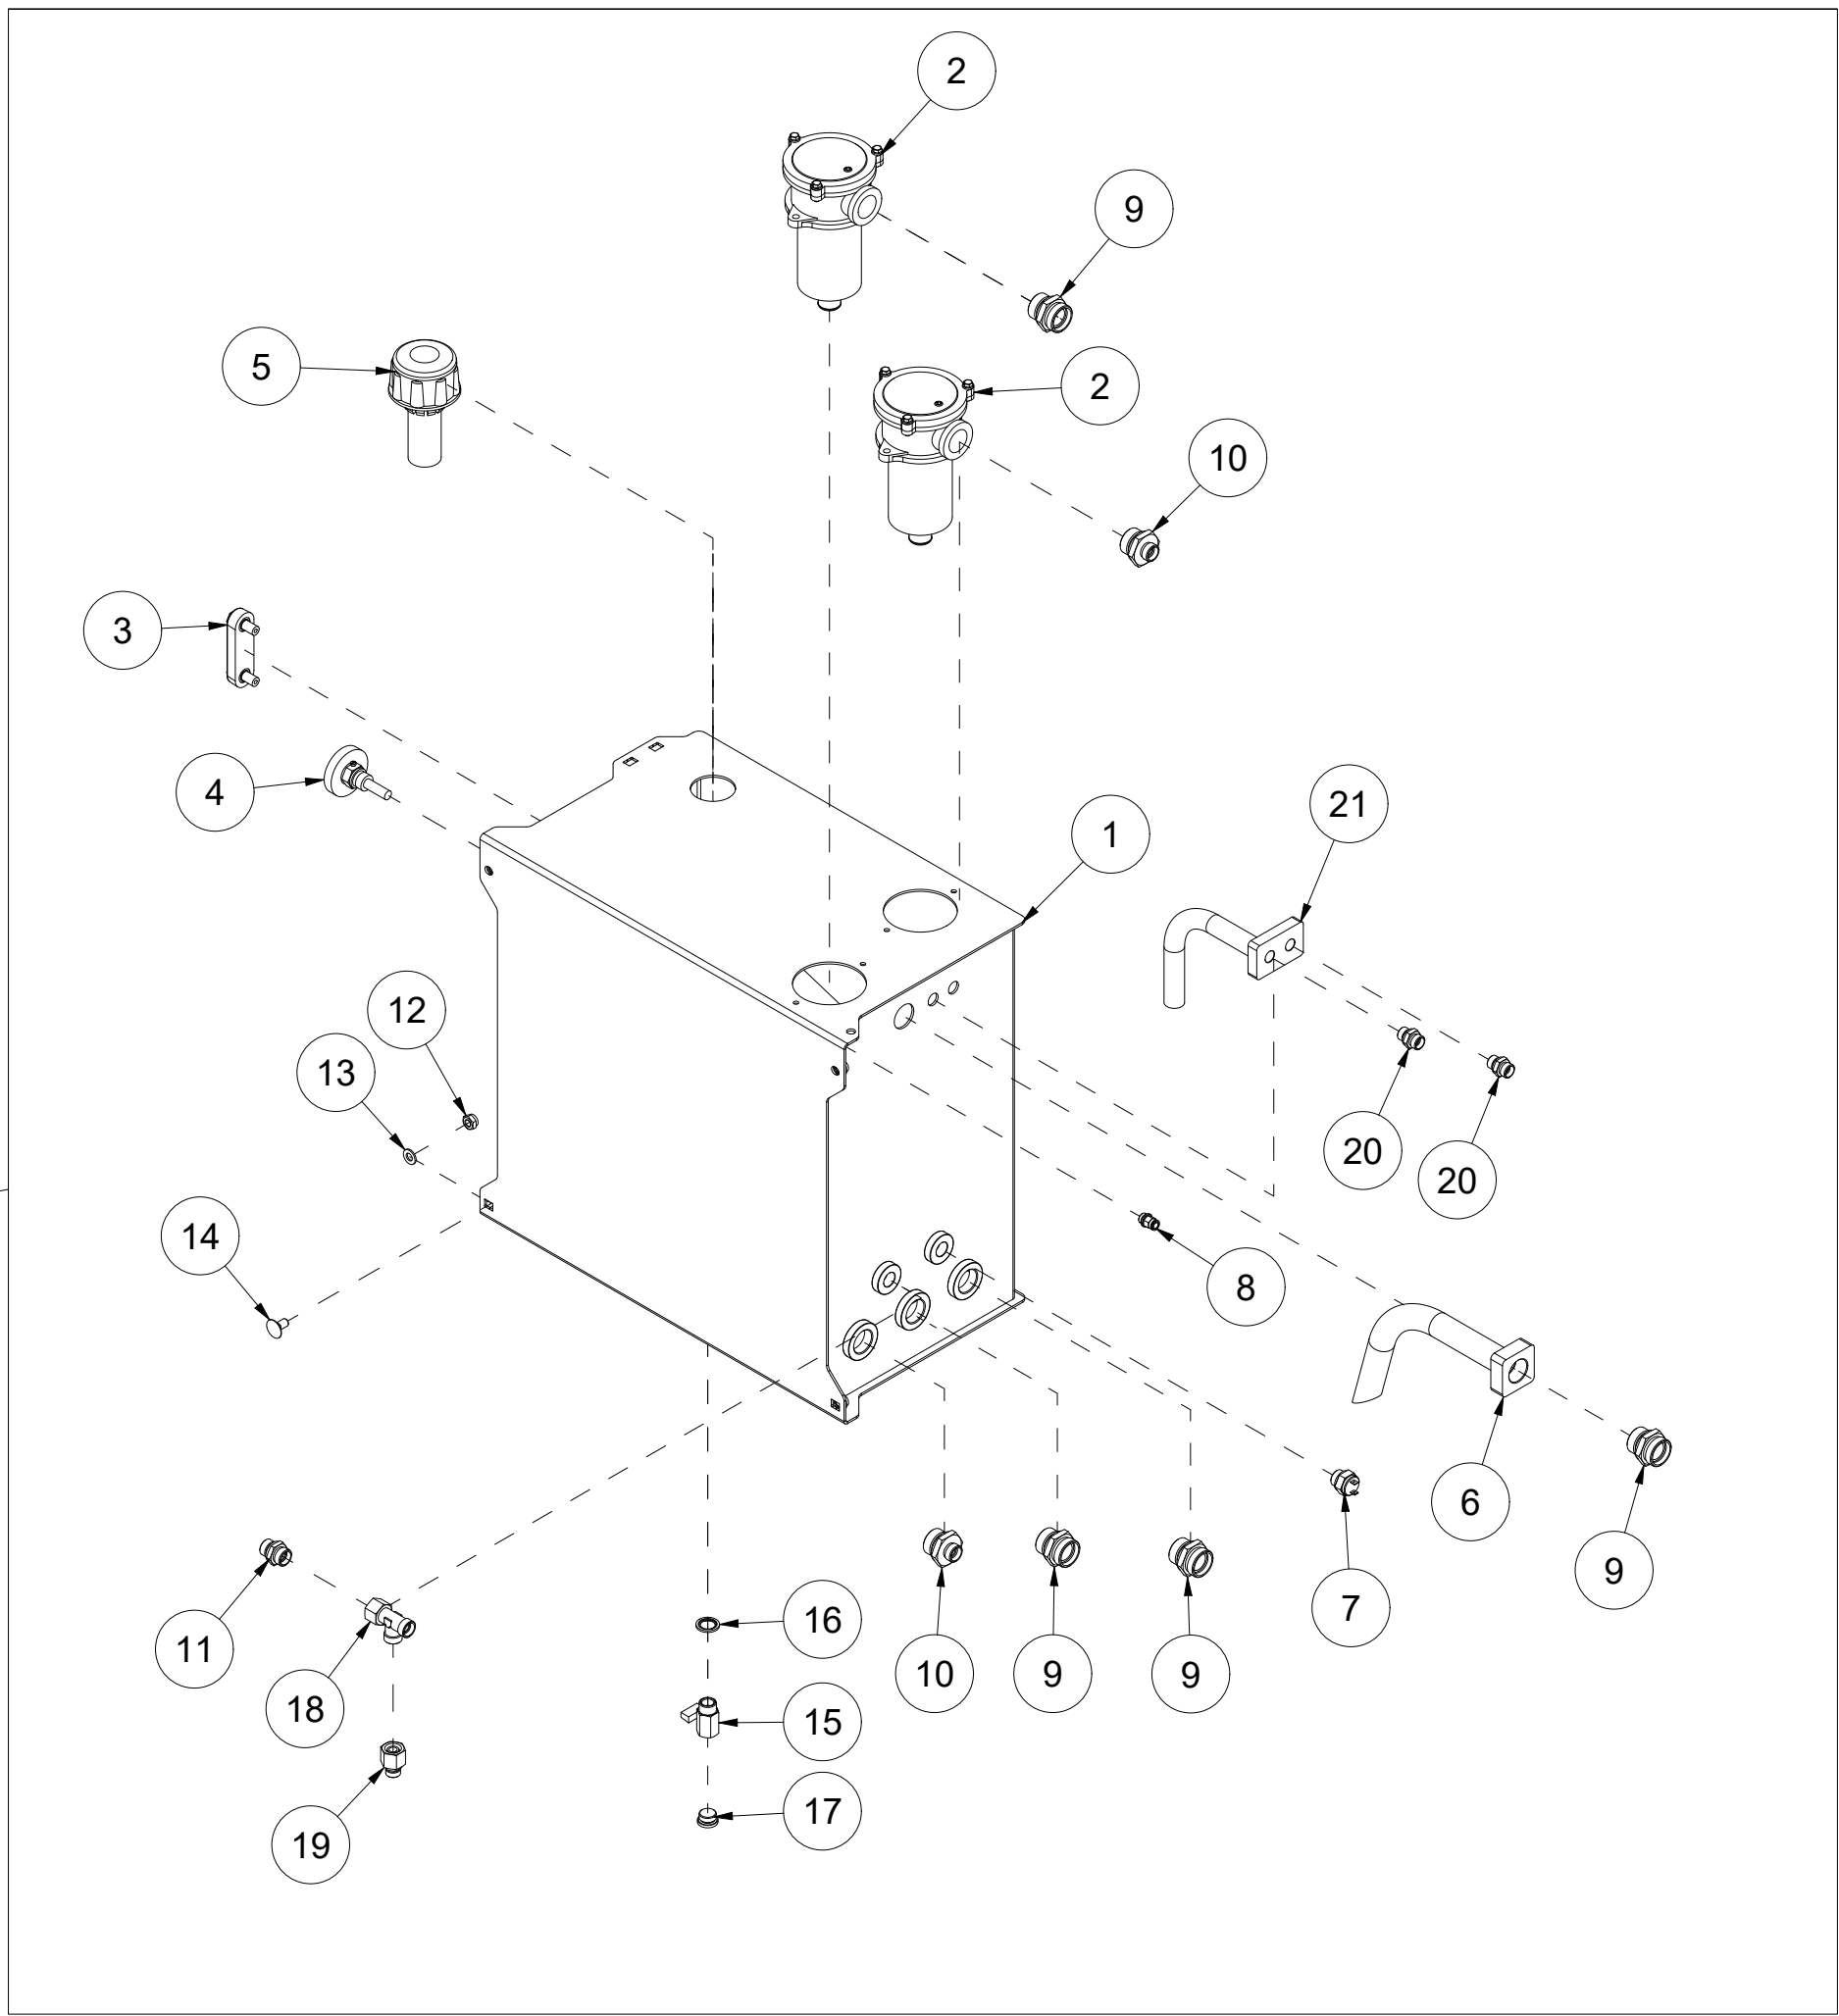

Pos	Qty	Article no	Designation	Pos	Qty	Article no	Designation
1	1	41211065	Sword bracket	61	1	2233018	O-ring 17,13x2,62 NBR 70
2	1	41211112	Saw shaft	62	1	41201377	Saw chain oil tank with hole
3	1	41211038	Saw chain drive wheel VM450	63	1	2955015	Cylinder Ø32/20 SL125
4	2	2957768	Hexagon nipple GEK BSP 1/2" L15 ED	64	2	2344330	Locking screw M10x25 EIZn 8.8 DIN 603
5	1	2955566	Cog wheel motor 14cc	65	1	41211241	Saw arm
6	1	41121036	Clamp plate	66	1	2422307	Hexagon screw M10x50 EIZn 8.8 DIN 931
7	1	41201047	Washer Ø6,5/30x2	67	1	2533060	Body washer M10 EIZn DIN 9021
8	1	2534039	Spring washer M6 EIZn DIN 127				
9	1	2422205	Hexagon screw M6x20 EIZn 8.8 DIN 933				
10	1	41301095	Wedge				
11	2	2425307	Hexagon screw M10x50 EIZn 8.8 DIN 933				
12	1	2477256	Unbrako cylinder screw M8x50 EIZn DIN 912				
13	2	41201205	Plate 13,5x20 Ø8,25				
14	12	2483610	Locking nut M10 EIZn DIN 985				
15	15	2531060	Washer M10 EIZn DIN 125				
16	4	2477248	Unbrako cylinder screw M8x30 EIZn DIN 912				
17	5	2534047	Spring washer M8 EIZn DIN 127				
18	1	2957818	Flash fitting 8mm 1/4" straight				
19	9	2531047	Washer M8 EIZn DIN 125				
20	5	2422248	Hexagon screw M8x30 EIZn 8.8 DIN 933				
21	4	2483609	Locking nut M8 EIZn DIN 985				
22	1	2957814	Flash fitting 6mm 1/8" 90gr				
23	1	41201206	Tension tap				
24	1	41311015	Fixing block sword				
25	1	41121034	Saw bar 0.404" L563 with nose wheel				
26	1	2963135	Saw chain 71 links 0.404 division				
27	1	2912068	Pressure spring Dt1,0 Di9,0 L45 St				
28	1	41201132	Cylinder				
29	2	2482615	Hexagon nut M20x1,5 EIZn DIN 936				
30	1	41201127	Piston				
31	1	2233008	O-ring 8,00x2,00 NBR 70				
32	2	2955330	Non-return valve 1/4"				
33	1	2957813	Flash fittings 6mm 1/4" straight				
34	1	2957819	Flash fittings 8mm 1/4" 90gr				
35	1	2957500	Pipe connection T-piece BSP 1/4"ext.				
36	1	41201190	Eccentric bushing				
37	1	2951124	Ball bearing 6005 2RS 25x47x12 DIN 625				
38	2	2954169	Flange bearing UCFL 205 25mm				
39	4	41111067	Bushing				
40	4	2344332	Locking screw M10x35 EIZn 8.8 DIN 603				
41	3	2422297	Hexagon screw M10x25 EIZn 8.8 DIN 933				
42	1	41211117	Sword holder bracket				
44	2	2533090	Body washer M12 EIZn DIN 9021				
45	2	2534069	Spring washer M12 EIZn DIN 127				
46	2	2422346	Hexagon screw M12x25 EIZn 8.8 DIN 933				
47	1	2473239	Threaded pin M8x16 St DIN 916				
49	2	2957756	Hexagon nipple GEK BSP 1/4" L12 ED				
52	1	2115131	Cotter 8x7 L36 St DIN 6885A				
53	1	41211157	Nozzle ø2,4/12x1				
54	2	2422301	Hexagon screw M10x35 EIZn 8.8 DIN 933				
55	2	2481610	Hexagon nut M10 EIZn DIN 934				
56	1	41131099	Saw chain oil tank holder				
57	1	2245068	Cover for plastic container				
58	2	2476197	Hexagon socket head cap screw M6x12 EIZn ISO 7380				
59	1	41201097	Saw chain oil				
60	1	2957811	Bulkhead penetration Ø8,0				

007 Oil tank VM450