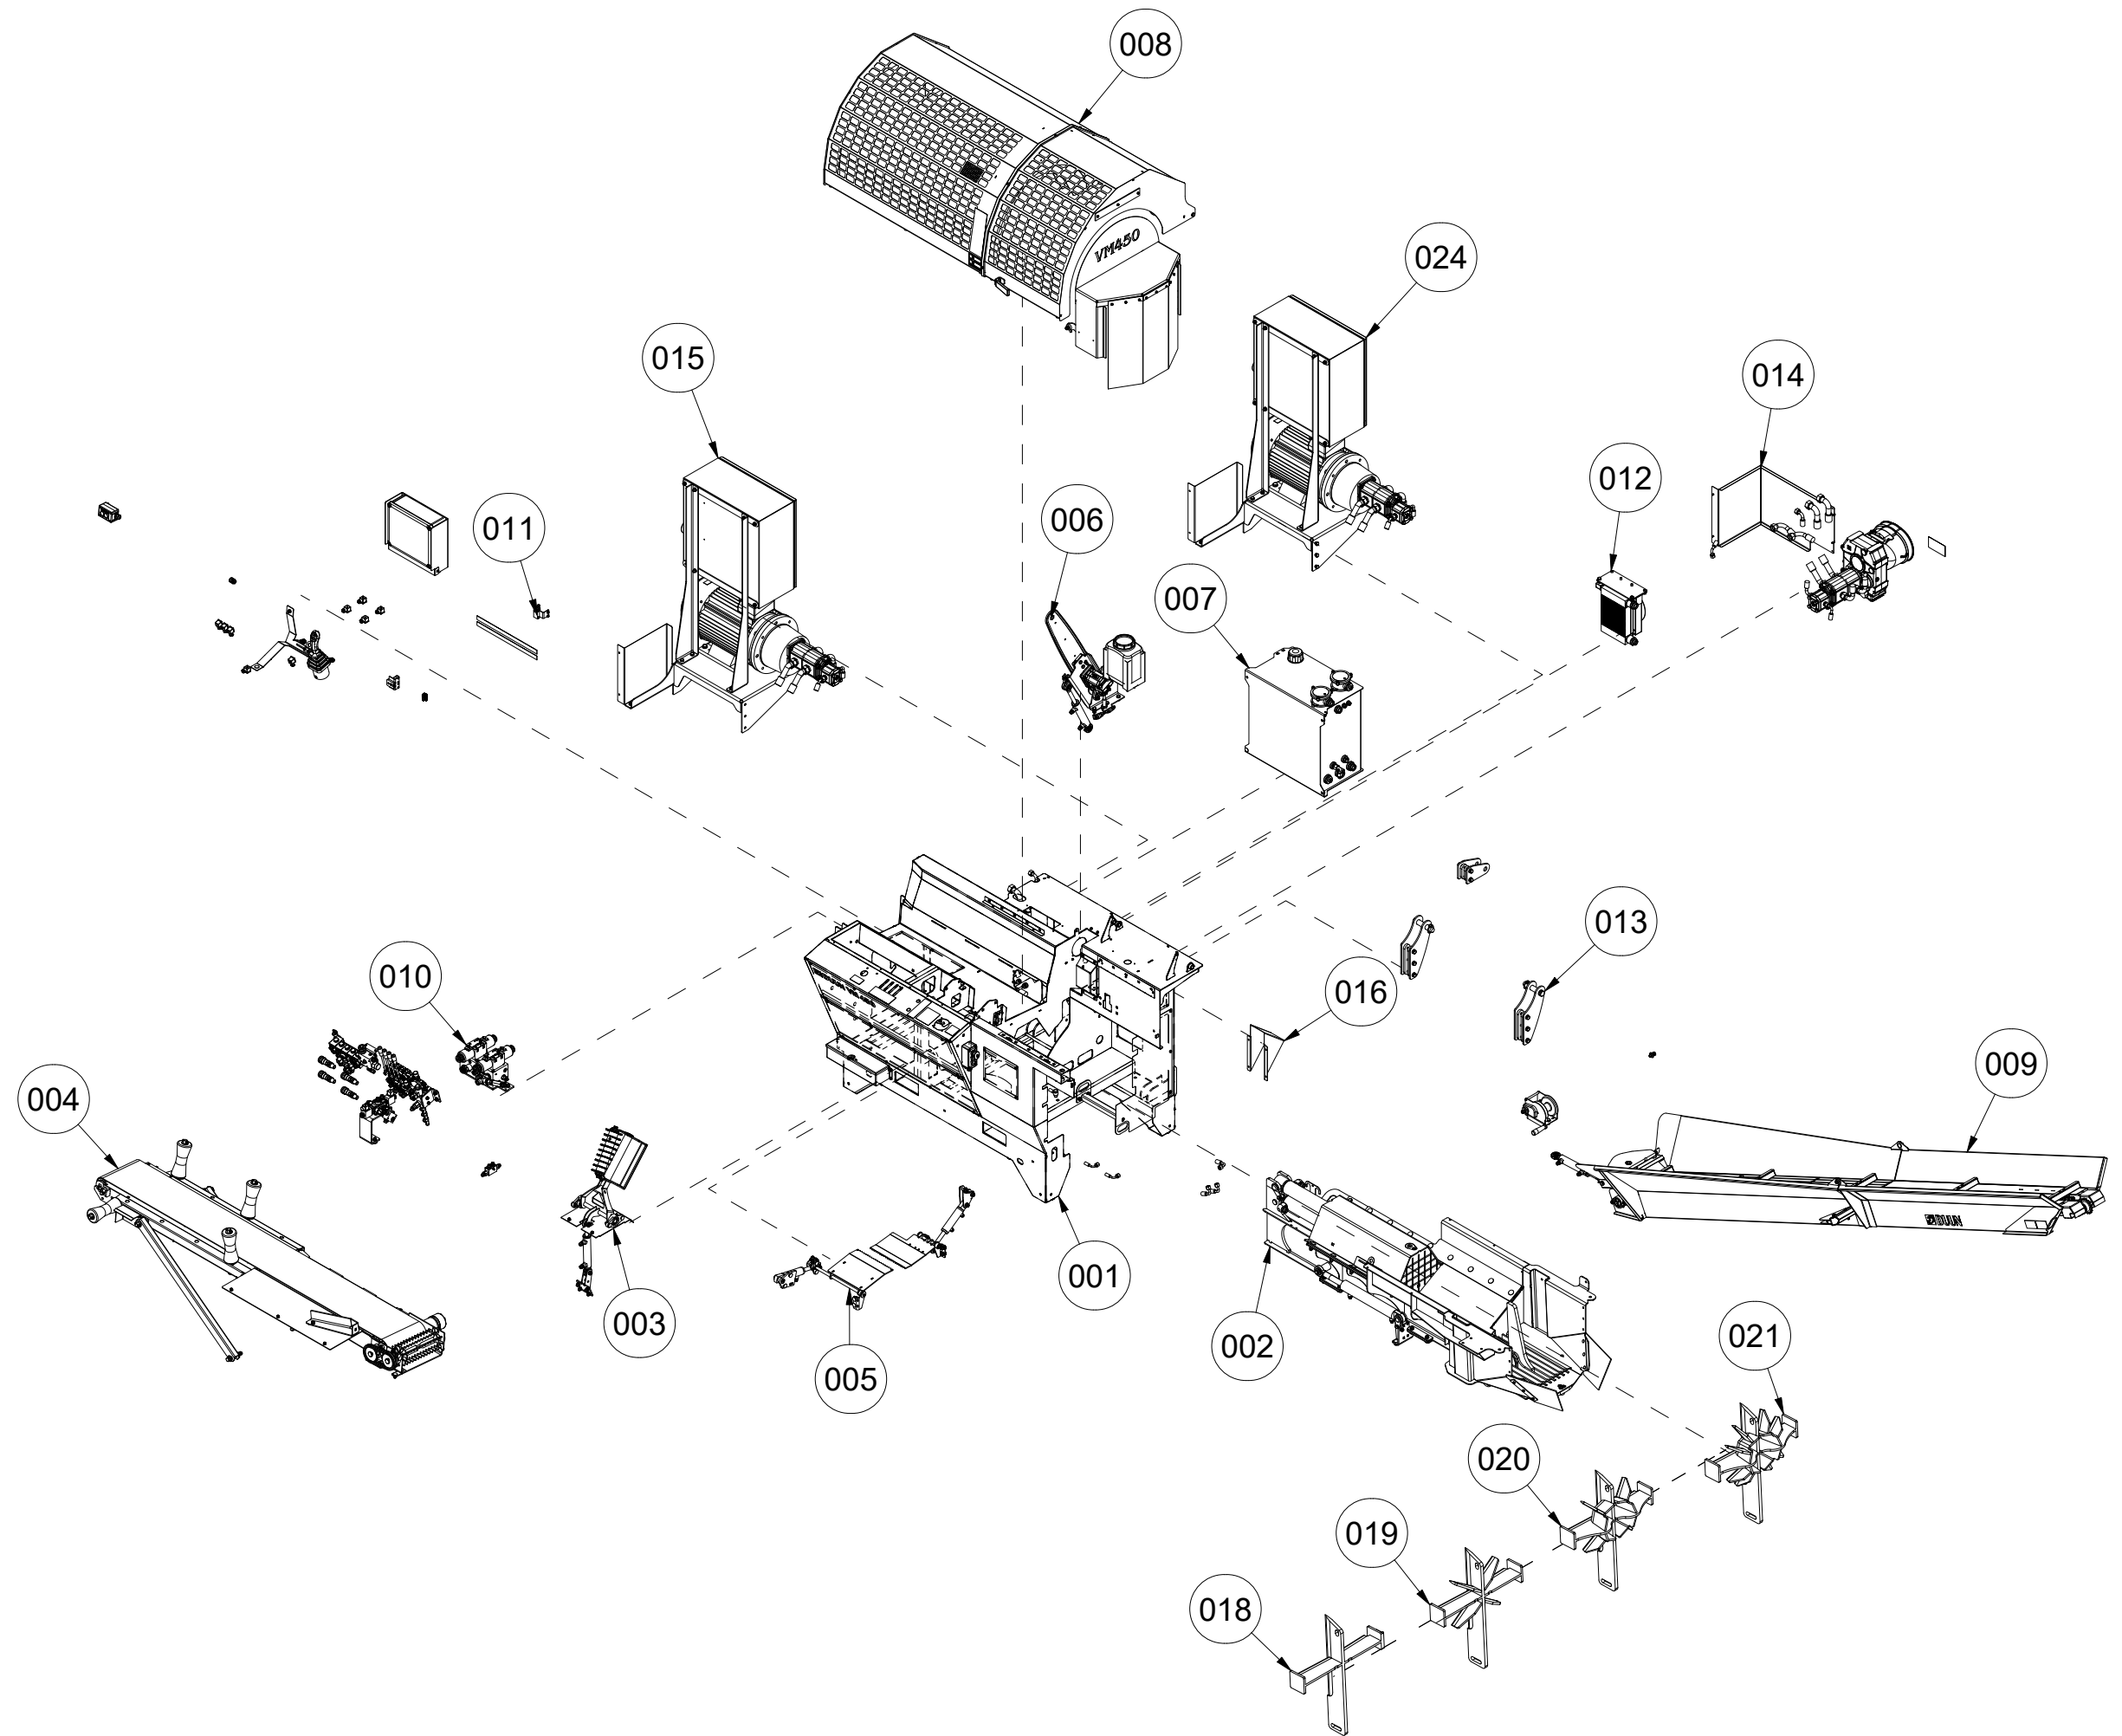

VM450

Spare parts catalogue

Duun Industrier as
7630 Åsen, Norway
www.duun.no

001 Chassis VM450

Pos	Qty	Article no	Designation
1	1	41211003	Chassis
2	2	41211059	Front cover
3	58	2451196	Hexagon screw with flange M6x10 EIZn 8.8 DIN 6921
4	4	41211091	Cover
5	1	41211093	Rear cover
6	1	41211097	Cover
7	13	2476197	Hexagon socket head cap screw M6x12 EIZn ISO 7380
8	1	41211013	Safety bracket
9	2	2344330	Locking screw M10x25 EIZn 8.8 DIN 603
10	2	2483610	Locking nut M10 EIZn DIN 985
11	2	2531060	Washer M10 EIZn DIN 125
12	1	41211092	Side cover
13	4	2422297	Hexagon screw M10x25 EIZn 8.8 DIN 933
14	1	41211078	Cover
15	1	41211068	Length indicator 20-60 cm
16	1	41211125	Length indicator sensor 20-60cm
17	2	2533038	Body washer M6 EIZn DIN 9021
18	1	41211162	Length indicator
19	1	41211094	Cover
20	1	41211096	Plate
21	2	2422200	Hexagon screw M6x16 EIZn 8.8 DIN 933
22	4	2531039	Washer M6 EIZn DIN 125
23	2	2483608	Locking nut M6 EIZn DIN 985
24	1	41211106	Cover
25	1	41211220	Toolbox
26	1	41211221	Toolbox lid
27	2	2477130	Unbrako cylinder screw M4x10 EIZn DIN 912
28	2	2483606	Locking nut M4 EIZn DIN 985
29	4	2531023	Washer M4 EIZn DIN 125
30	1	2556138	Linch pin Ø6
31	1	2935036	Adhesive label 75x40 Speed conveyor belt
32	1	2935163	Adhesive label 50x150 Saw power
33	1	2935167	Adhesive label 160x60 Operation
34	1	2935164	Adhesive label 100x100 Operation
35	1	2935175	Adhesive label VM450
36	1	41211095	Hose holder
37	2	2451197	Hexagon screw with flange M6x12 EIZn 8.8 DIN6921
40	1	2935050	Adhesive signs do not wash 60x60 Yellow