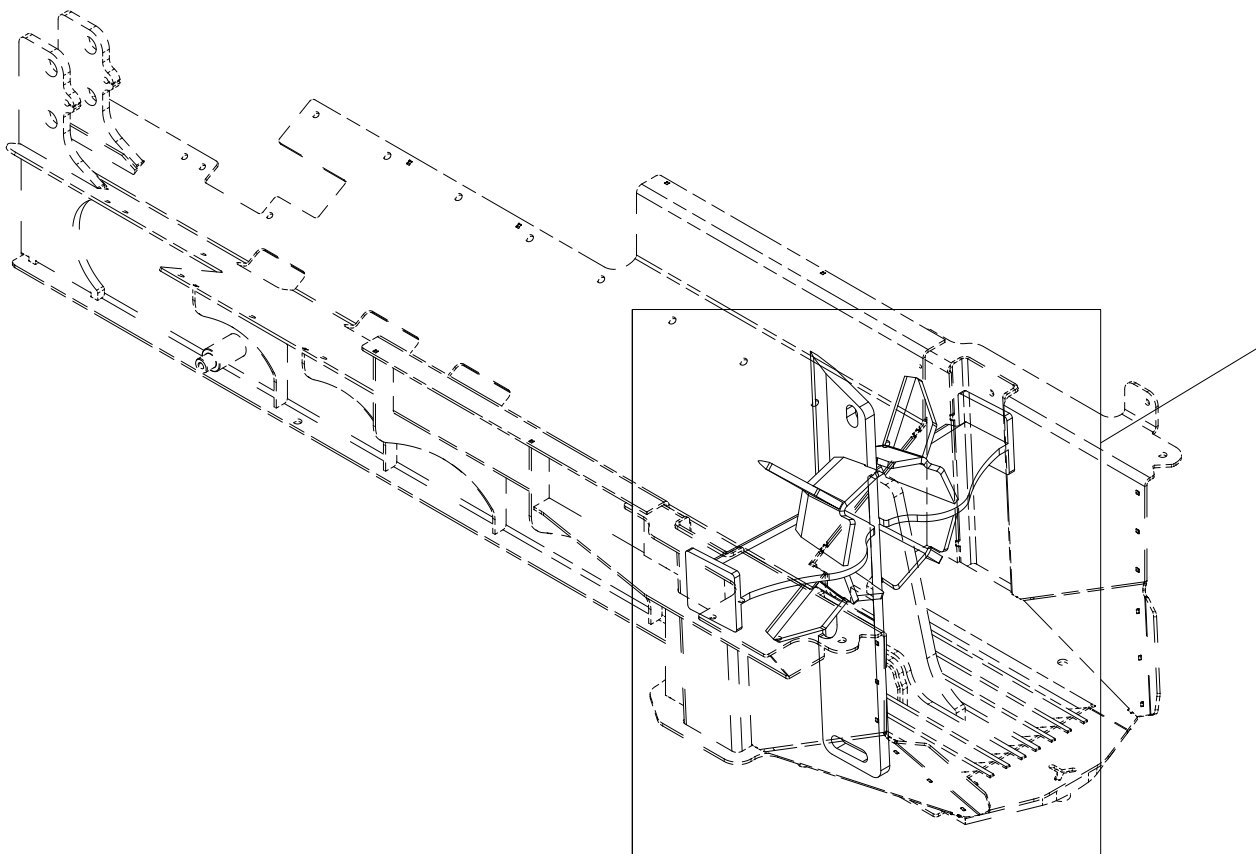

020 12-parts splitting knife VM450