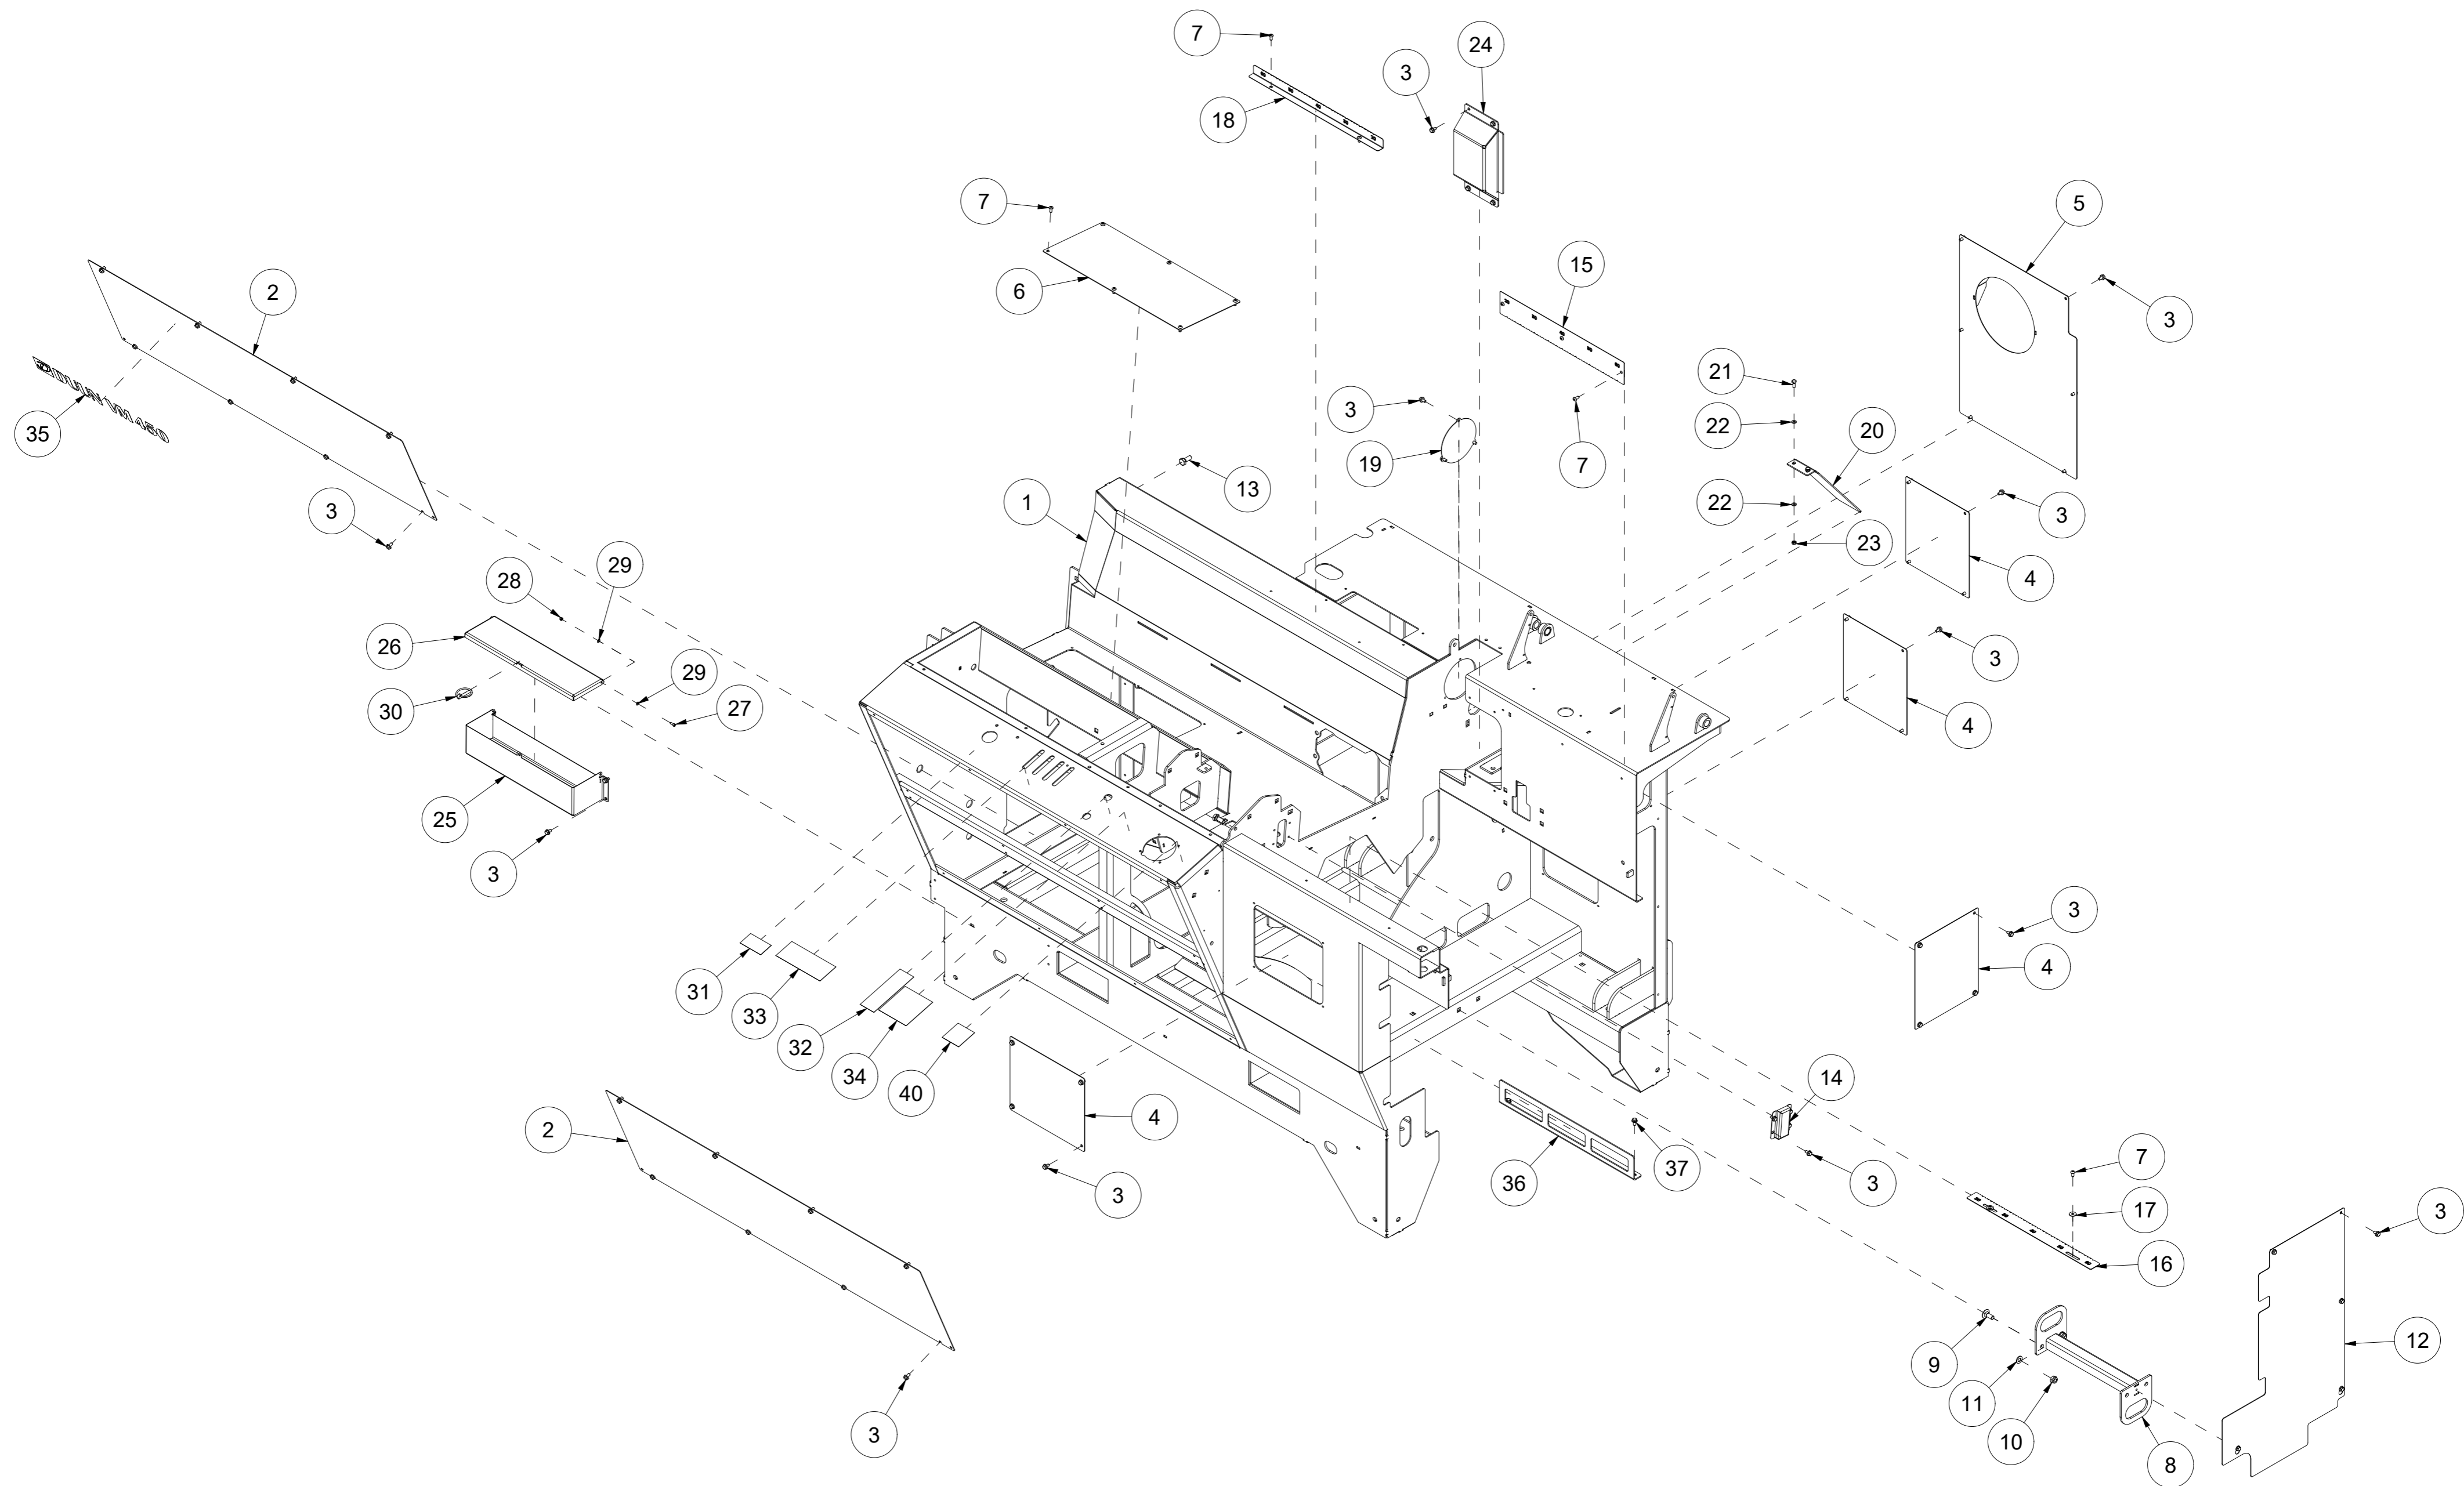

VM450

Spare parts catalogue

Duun Industrier as
7630 Åsen, Norway
www.duun.no

001 Chassis VM450

Pos	Qty	Article no	Designation
1	1	41211003	Chassis
2	2	41211059	Front cover
3	58	2451196	Hexagon screw with flange M6x10 EIZn 8.8 DIN 6921
4	4	41211091	Cover
5	1	41211093	Rear cover
6	1	41211097	Cover
7	13	2476197	Hexagon socket head cap screw M6x12 EIZn ISO 7380
8	1	41211013	Safety bracket
9	2	2344330	Locking screw M10x25 EIZn 8.8 DIN 603
10	2	2483610	Locking nut M10 EIZn DIN 985
11	2	2531060	Washer M10 EIZn DIN 125
12	1	41211092	Side cover
13	4	2422297	Hexagon screw M10x25 EIZn 8.8 DIN 933
14	1	41211078	Cover
15	1	41211068	Length indicator 20-60 cm
16	1	41211125	Length indicator sensor 20-60cm
17	2	2533038	Body washer M6 EIZn DIN 9021
18	1	41211162	Length indicator
19	1	41211094	Cover
20	1	41211096	Plate
21	2	2422200	Hexagon screw M6x16 EIZn 8.8 DIN 933
22	4	2531039	Washer M6 EIZn DIN 125
23	2	2483608	Locking nut M6 EIZn DIN 985
24	1	41211106	Cover
25	1	41211220	Toolbox
26	1	41211221	Toolbox lid
27	2	2477130	Unbrako cylinder screw M4x10 EIZn DIN 912
28	2	2483606	Locking nut M4 EIZn DIN 985
29	4	2531023	Washer M4 EIZn DIN 125
30	1	2556138	Linch pin Ø6
31	1	2935036	Adhesive label 75x40 Speed conveyor belt
32	1	2935163	Adhesive label 50x150 Saw power
33	1	2935167	Adhesive label 160x60 Operation
34	1	2935164	Adhesive label 100x100 Operation
35	1	2935175	Adhesive label VM450
36	1	41211095	Hose holder
37	2	2451197	Hexagon screw with flange M6x12 EIZn 8.8 DIN6921
40	1	2935050	Adhesive signs do not wash 60x60 Yellow